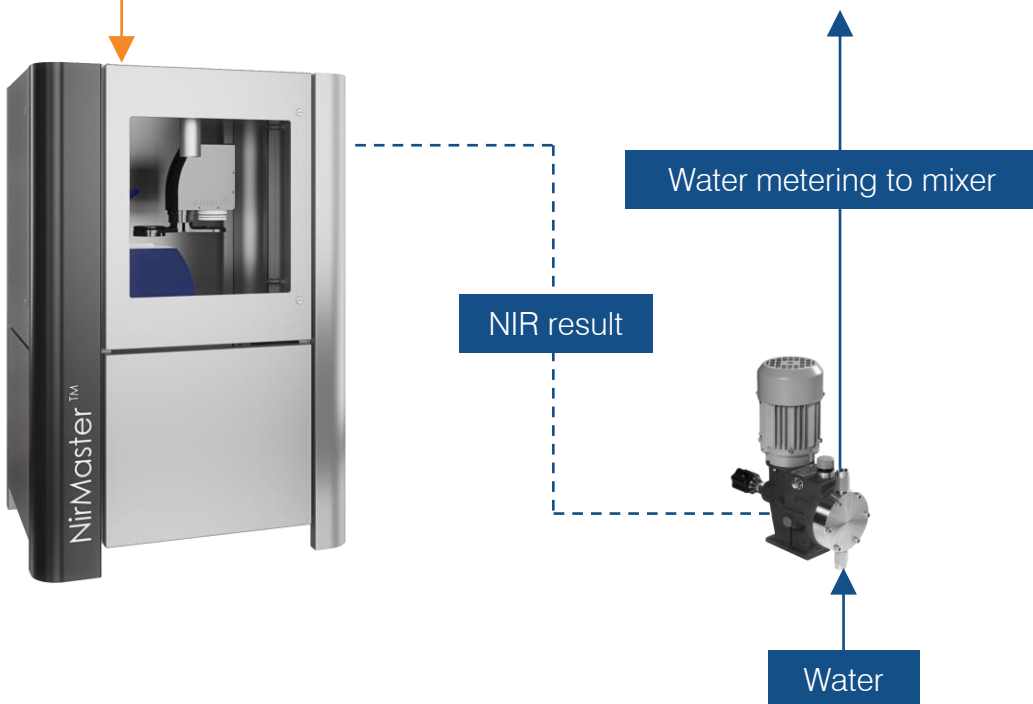

Mixer control

Integrated water metering system

Sample in

Integrated water metering system

Interface to ERP/MES for % moisture target